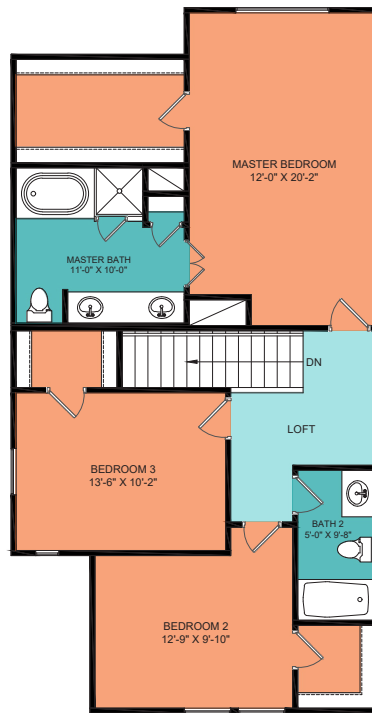

FIRST FLOOR

SECOND FLOOR

1,597 SQ FT. 3 BED / 2.5 BATH

### Ready to Move In?

**Patty Rangasajo**

patty@cyrene-homes.com

tel: (832) 416-1000

Or visit [cyrenehomes.com](http://cyrenehomes.com) for more info

Building Sq Ft:	1,597	Dining:	12 x 10
Bedrooms:	3	Kitchen:	13 x 12
Bathrooms:	2.5	Primary:	20 x 12
Stories:	2	Bedroom:	14 x 10
Garage:	2 / Attached	Bedroom:	13 x 10
Living:	15 x 14		