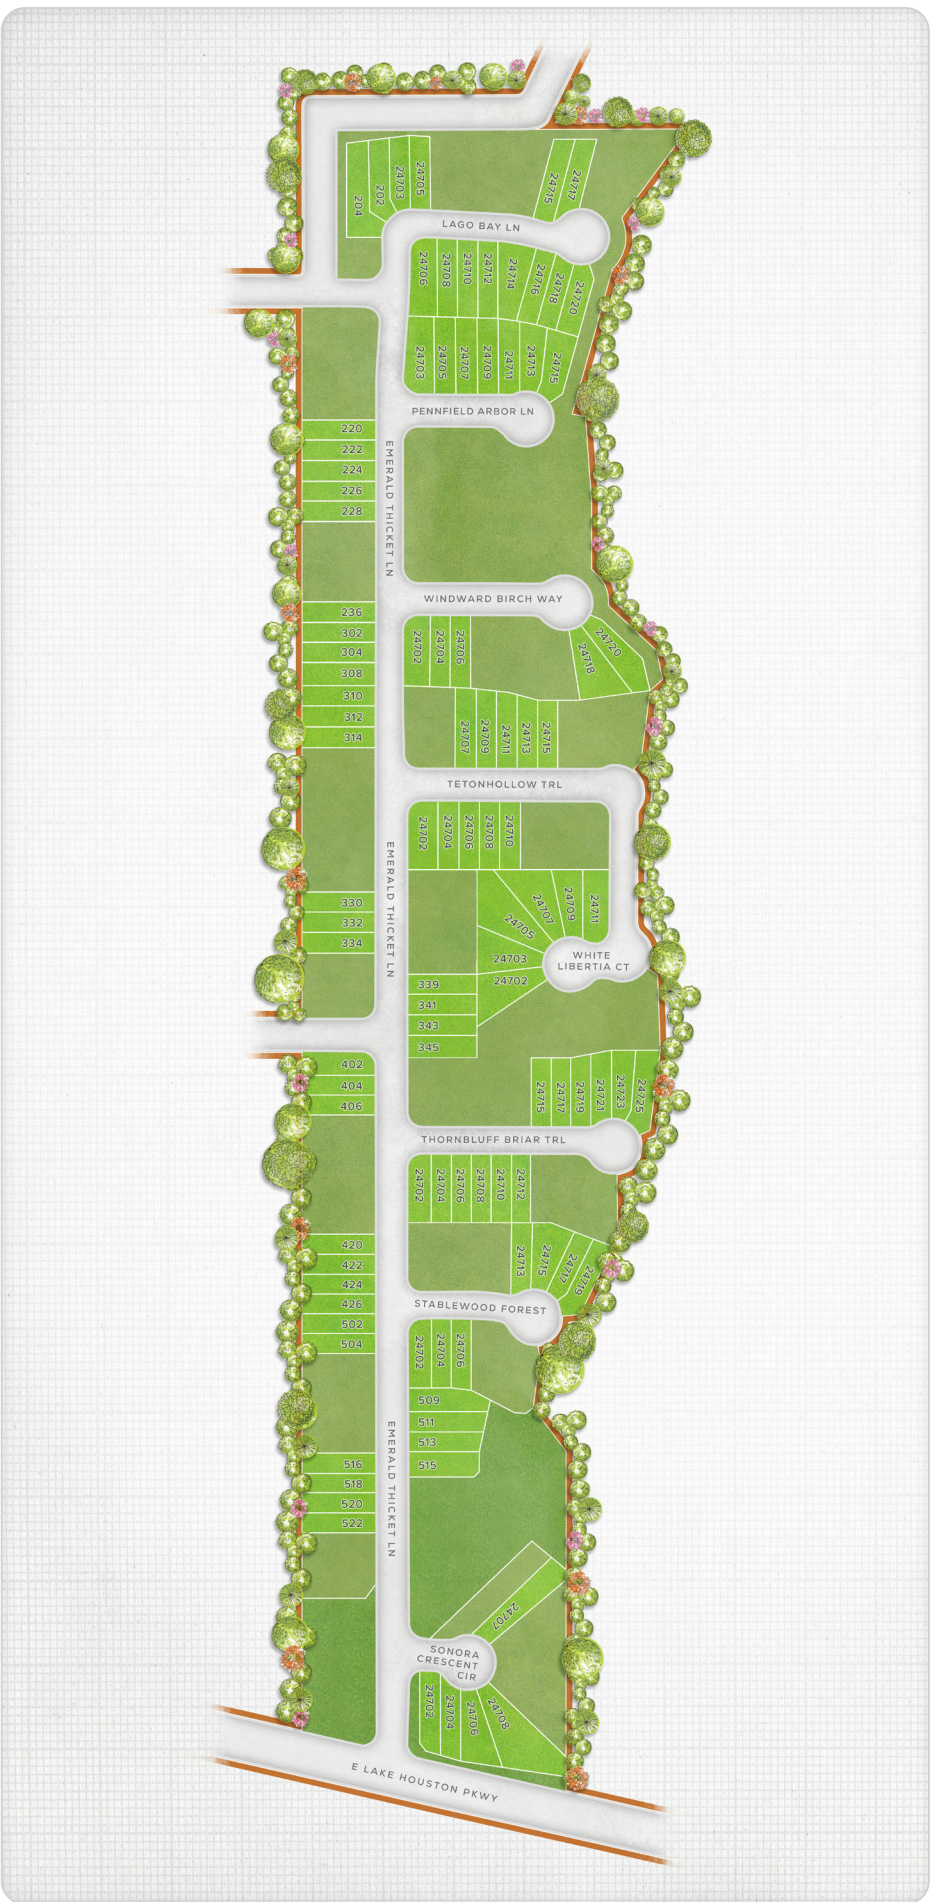

WOODLAND LAKES COMMUNITY SITEPLAN HUFFMAN, TEXAS

CYRENE
HOMES

Woodland Lakes

MARK
DIMAS
PROPERTIES